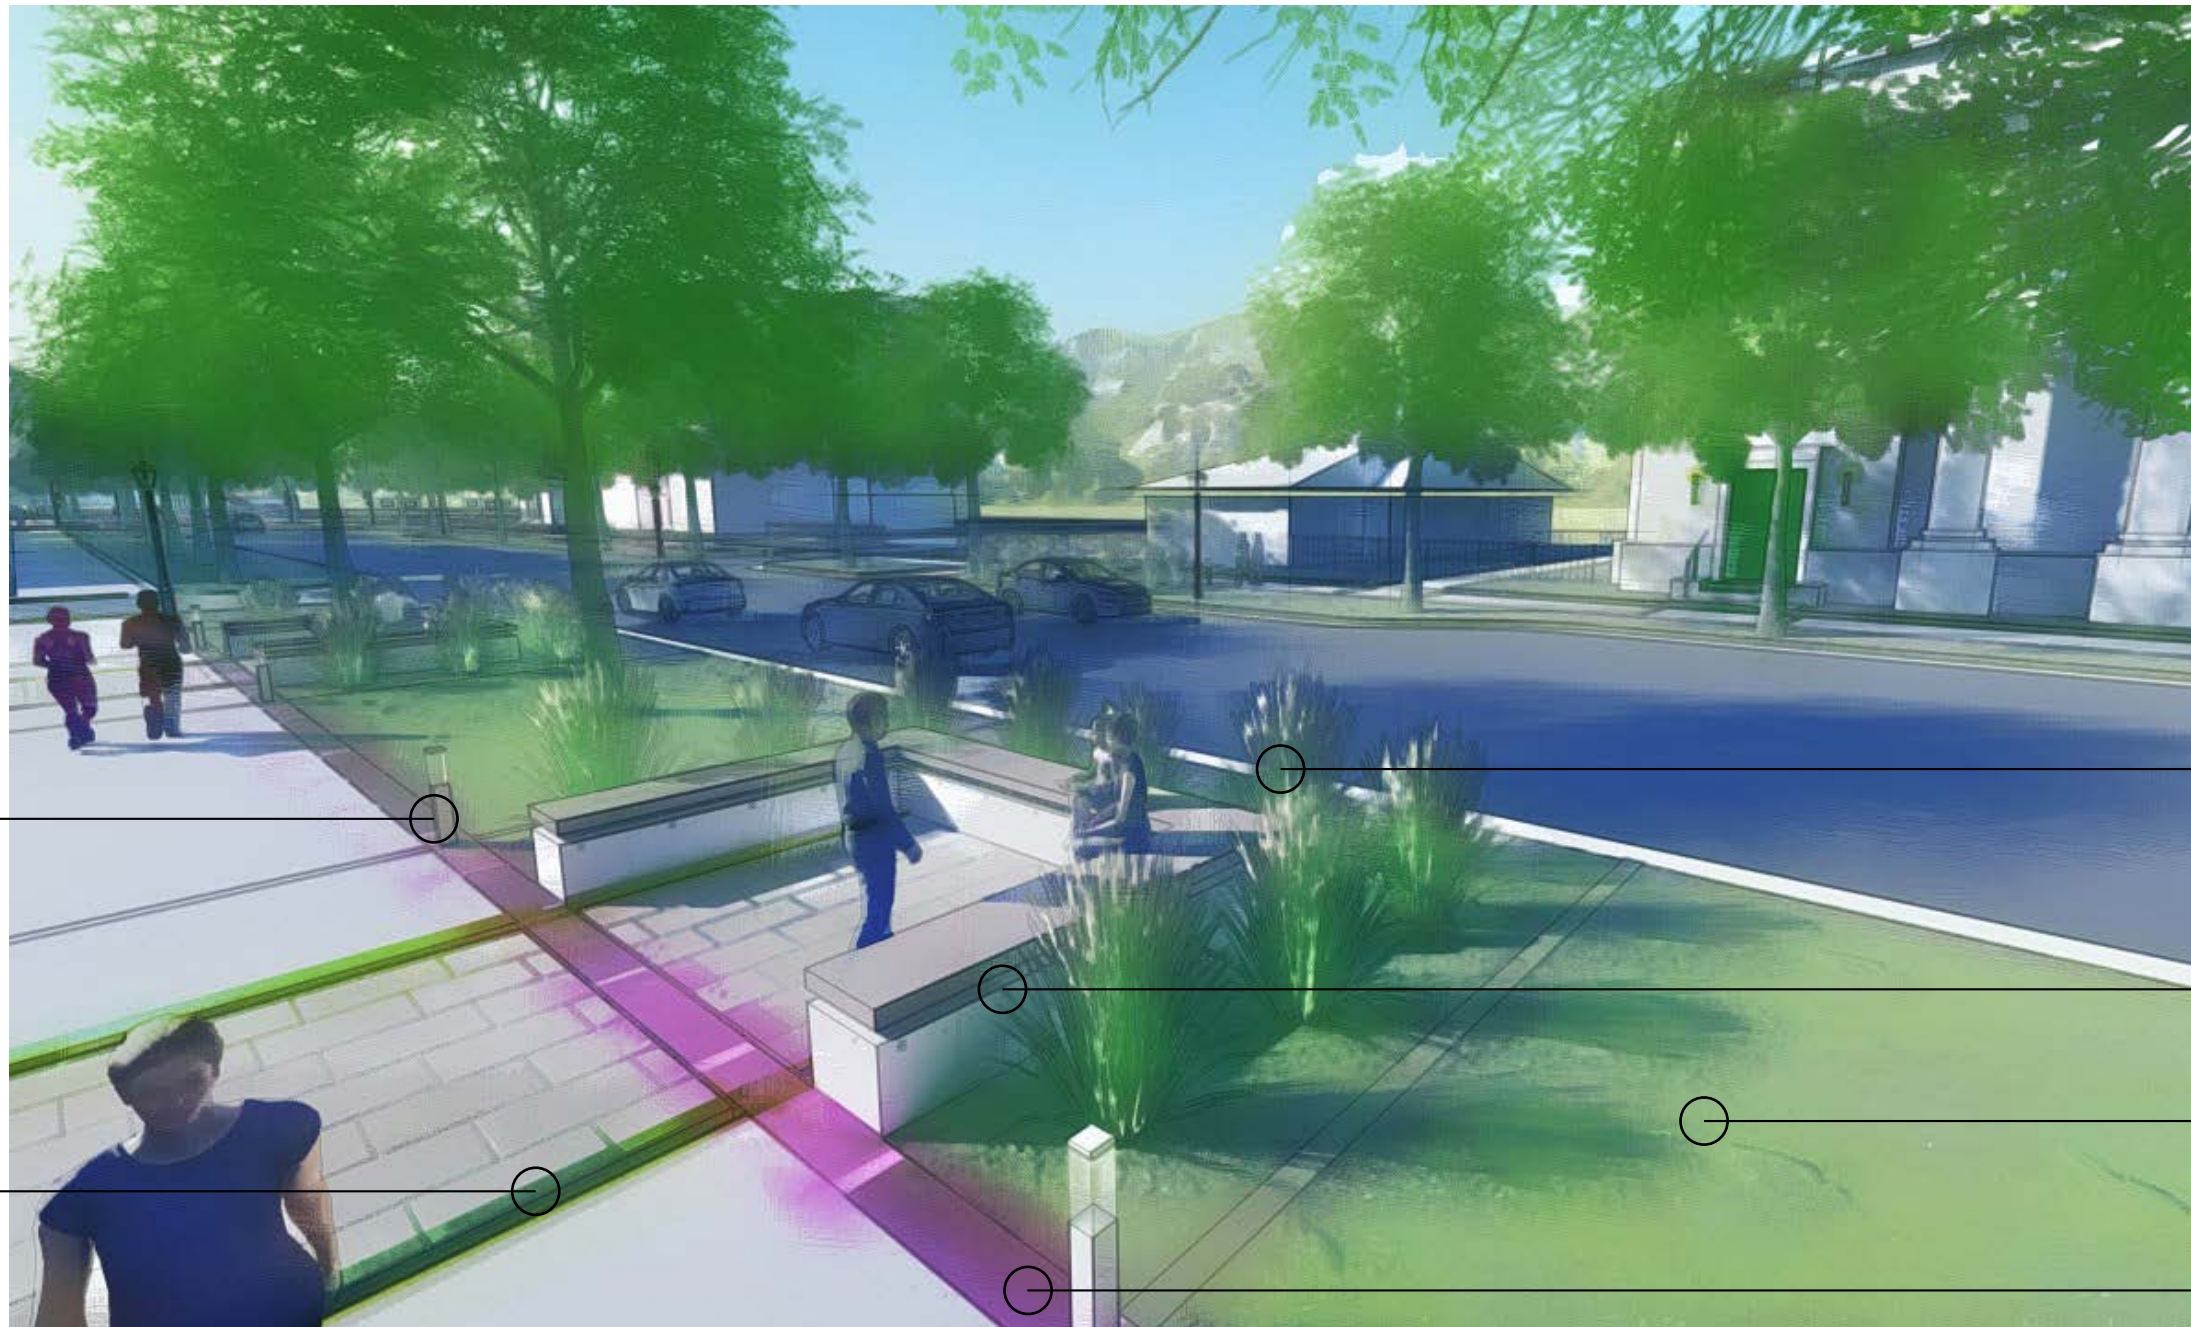

400 BLOCK 25TH STREET

500 BLOCK 25TH STREET

Bike Racks

Waterwise Park Strip
(low grasses or groundcover)

Colored Paver Strip

Art Zone

LED Light Strips

Custom Benches

CONFIGURATION A

Art Seating Area

Colored Paver Strip

Paving bands extended into park strip

Light Bollards

LED Light Strip

CONFIGURATION B

Light Bollards

Ornamental
Grasses

LED Light Strips

Art Seating Area

Waterwise Park Strip
(low grasses or
groundcover)

Colored Paver Strip

CONFIGURATION C