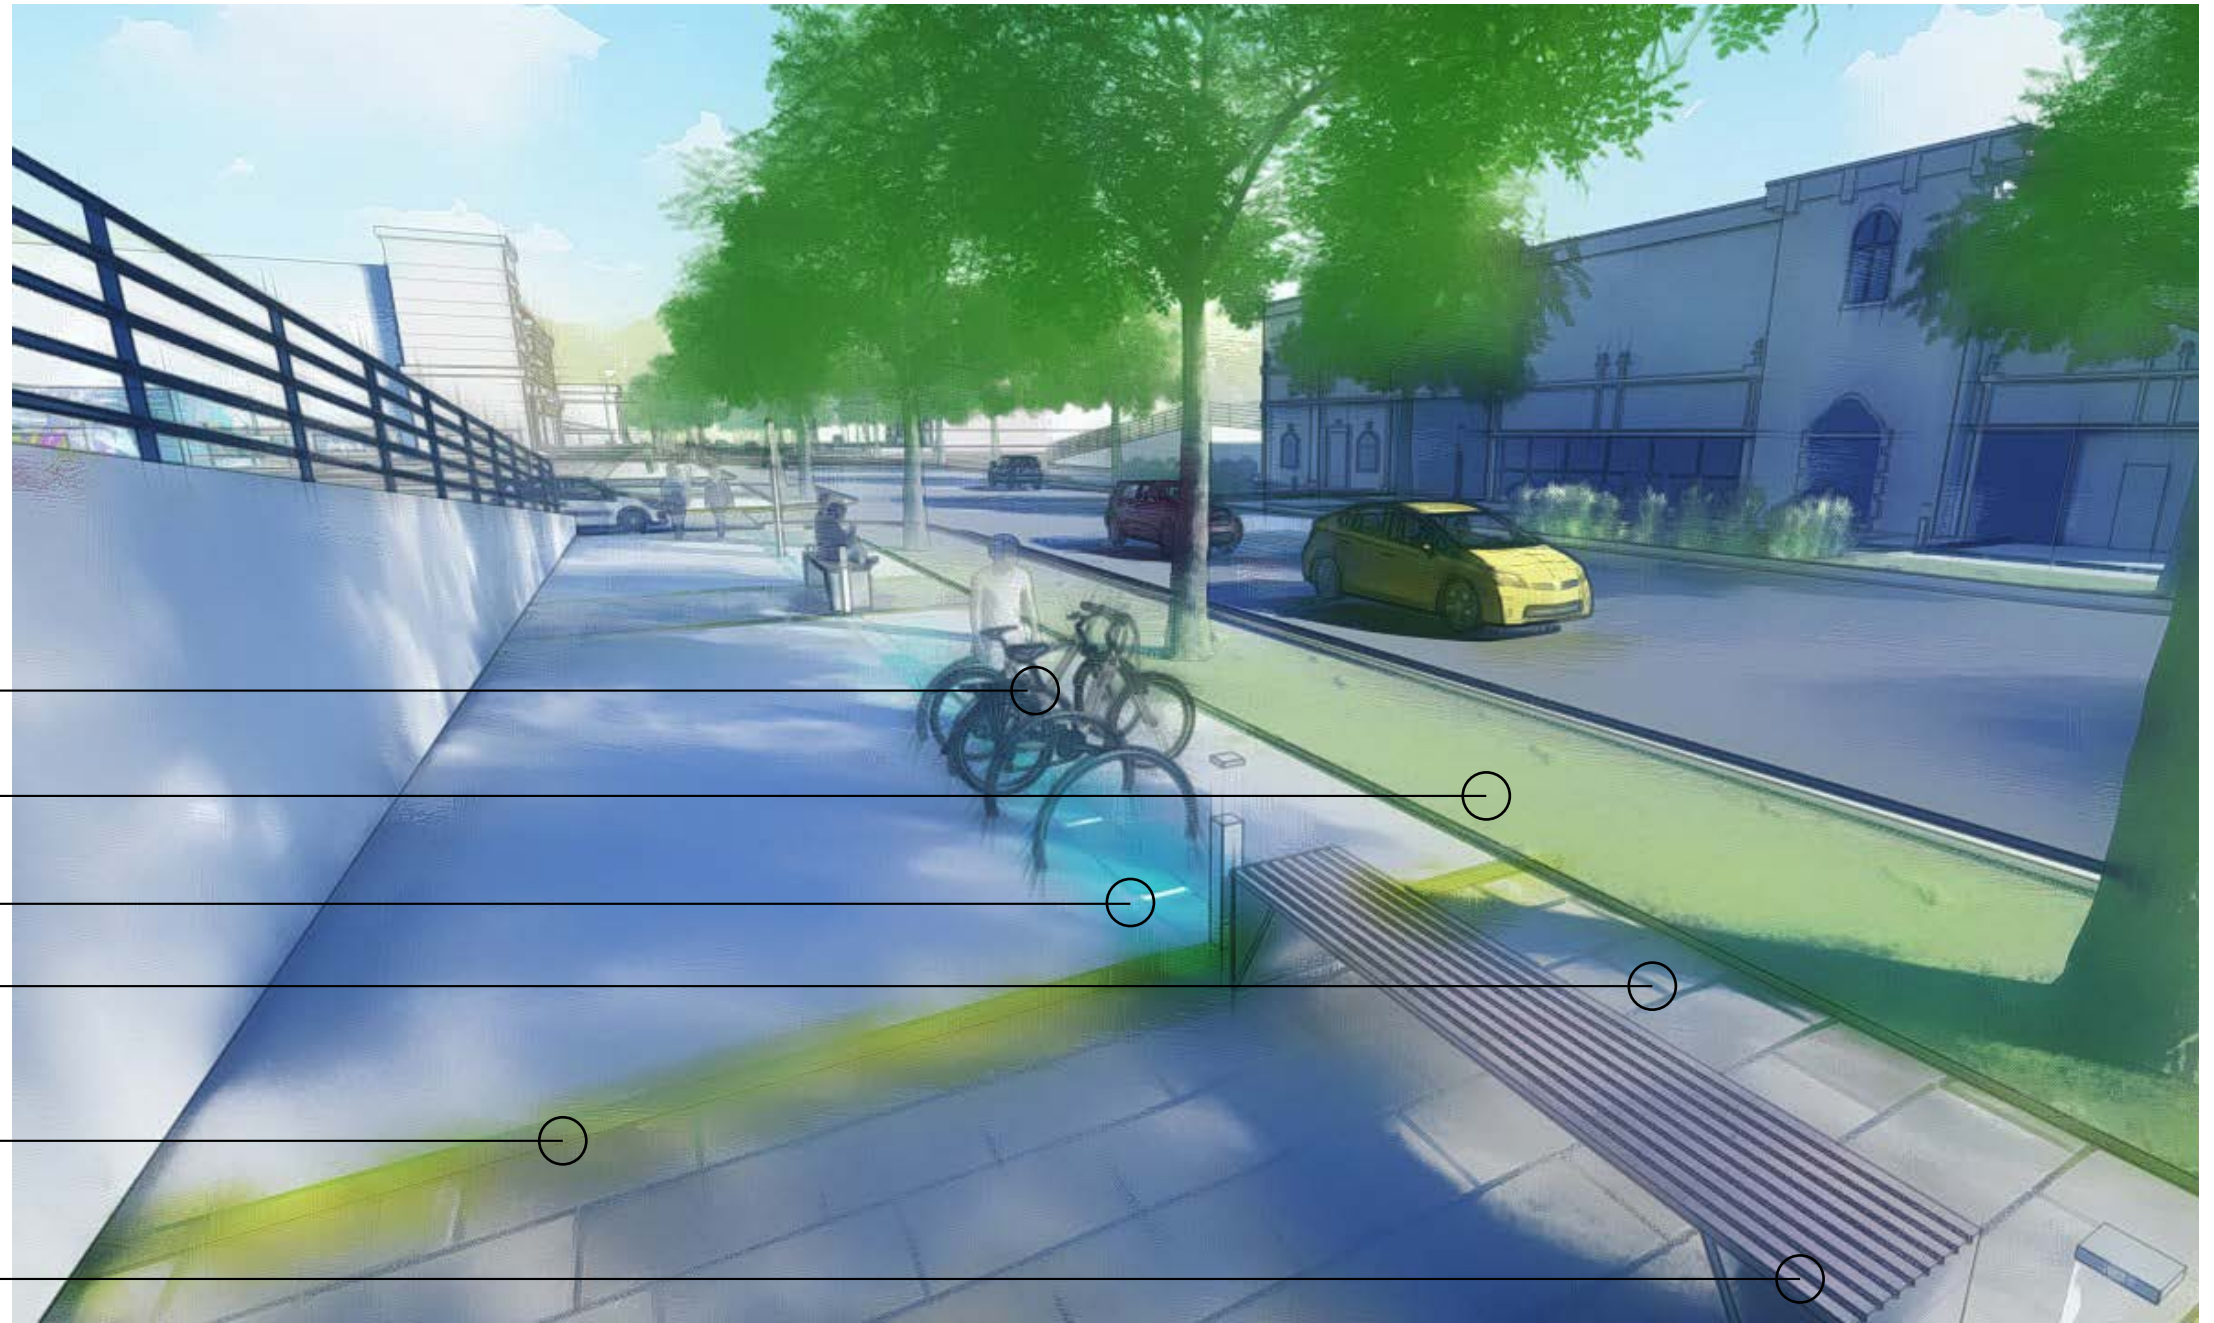

400 BLOCK 25TH STREET

500 BLOCK 25TH STREET

Bike Racks

Waterwise Park Strip
(low grasses or groundcover)

Colored Paver Strip

Art Zone

LED Light Strips

Custom Benches

CONFIGURATION A

Art Seating Area

Colored Paver Strip

Paving bands extended into park strip

Light Bollards

LED Light Strip

CONFIGURATION B

Light Bollards

Ornamental
Grasses

LED Light Strips

Art Seating Area

Waterwise Park Strip
(low grasses or
groundcover)

Colored Paver Strip

CONFIGURATION C