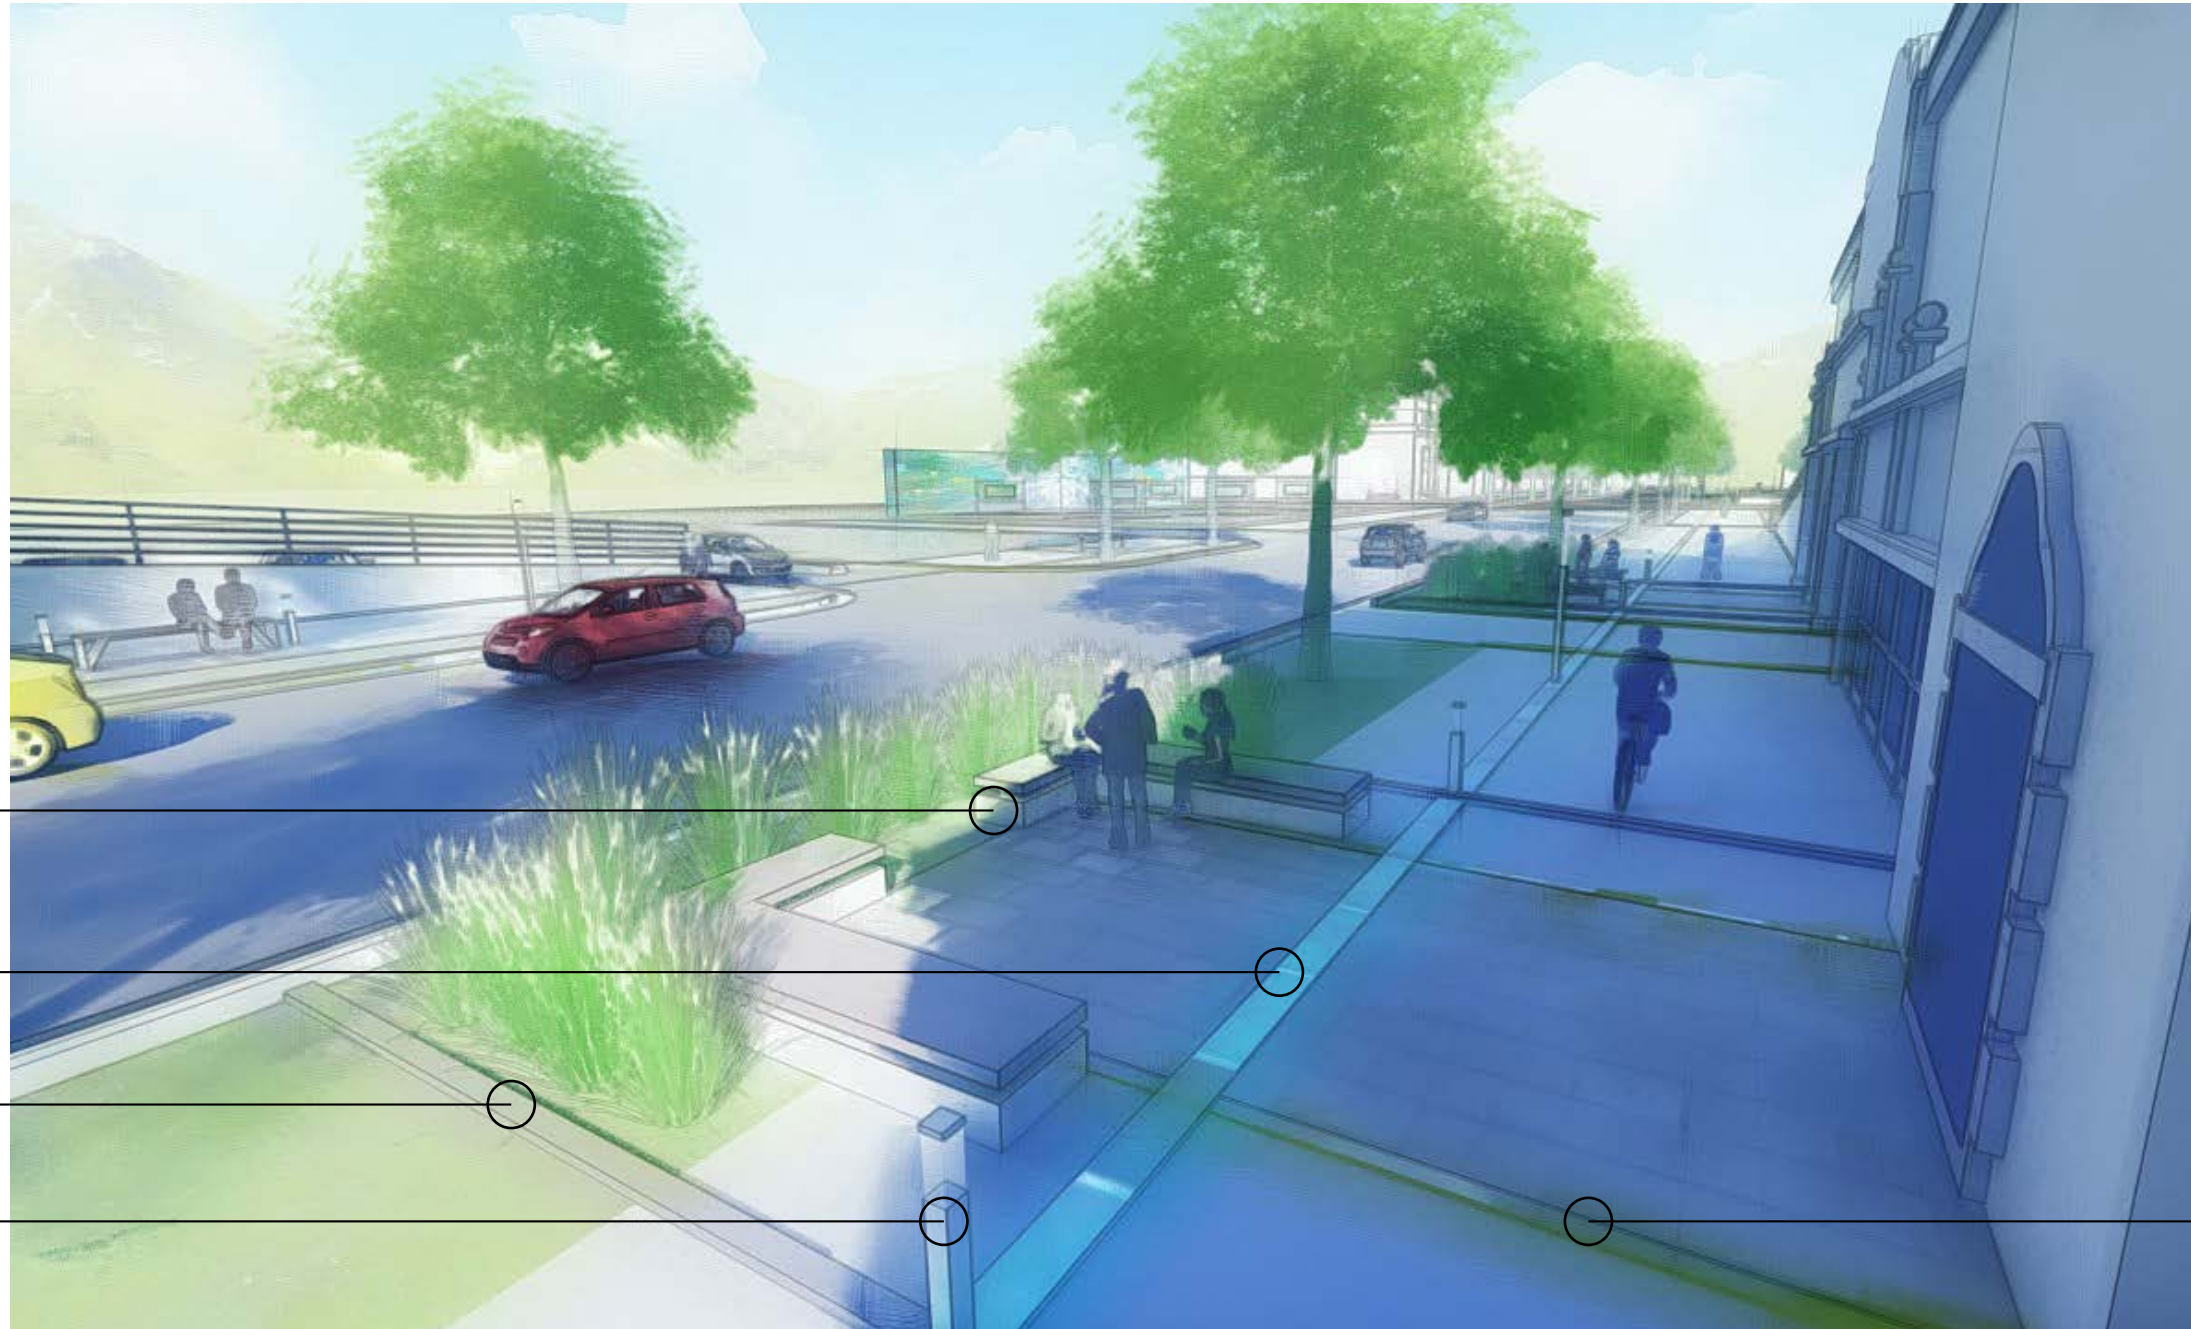

400 BLOCK 25TH STREET

500 BLOCK 25TH STREET

Bike Racks

Waterwise Park Strip
(low grasses or groundcover)

Colored Paver Strip

Art Zone

LED Light Strips

Custom Benches

CONFIGURATION A

Art Seating Area

Colored Paver Strip

Paving bands extended into park strip

Light Bollards

LED Light Strip

CONFIGURATION B

Light Bollards

Ornamental
Grasses

LED Light Strips

Art Seating Area

Waterwise Park Strip
(low grasses or
groundcover)

Colored Paver Strip

CONFIGURATION C